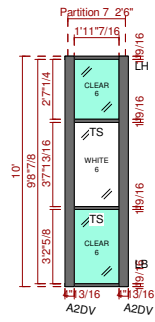

**Project Name**

**Client: NxtWall Dealer**

Drawing: **Rendering**  
Drawn by: **Tim Gunter**

Date: 09/14/2012

Partition 1

Partition 2

Partition 3

Partition 4

Partition 5

Partition 6

Partition 7

Partition 8

Partition 9

Project Name

Client: NxtWall Dealer

Drawing: Plan/Elevations