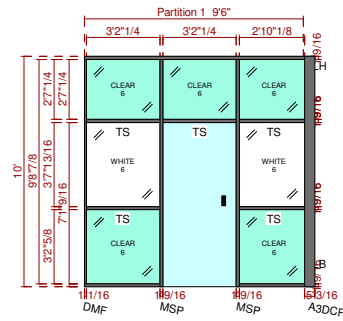

**Project Name**

**Client: NxtWall Dealer**

Drawing: **Rendering**  
Drawn by: **Tim Gunter**

Date: 09/14/2012

Partition 1

Partition 2

Partition 3

Partition 4

Partition 5

Partition 6

Partition 7

Partition 8

Partition 9

Project Name

Client: NxtWall Dealer

Drawing: Plan/Elevations