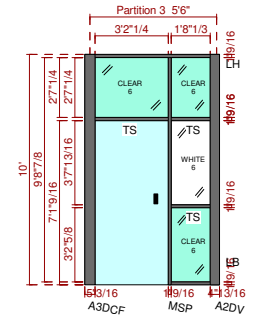

**Project Name**

**Client: NxtWall Dealer**

Drawing: **Rendering**  
Drawn by: **Tim Gunter**

Date: 09/14/2012

Partition 1

Partition 2

Partition 3

Partition 4

Partition 5

Partition 6

Partition 7

Partition 8

Partition 9

Project Name

Client: NxtWall Dealer

Drawing: Plan/Elevations