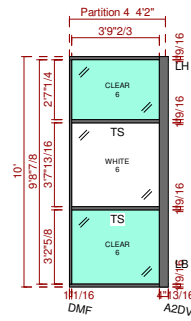

**Project Name**

**Client: NxtWall Dealer**

Drawing: **Rendering**  
Drawn by: **Tim Gunter**

Date: 09/14/2012

Partition 1

Partition 2

Partition 3

Partition 4

Partition 5

Partition 6

Partition 7

Partition 8

Partition 9

Project Name

Client: NxtWall Dealer

Drawing: Plan/Elevations