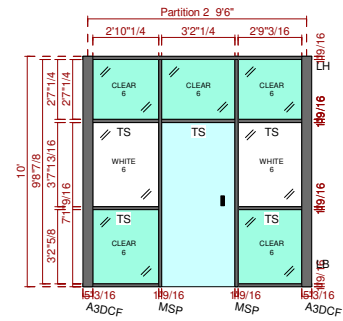

**Project Name**

**Client: NxtWall Dealer**

Drawing: **Rendering**  
Drawn by: **Tim Gunter**

Date: 09/14/2012

Partition 1

Partition 2

Partition 3

Partition 4

Partition 5

Partition 6

Partition 7

Partition 8

Partition 9

Project Name

Client: NxtWall Dealer

Drawing: Plan/Elevations